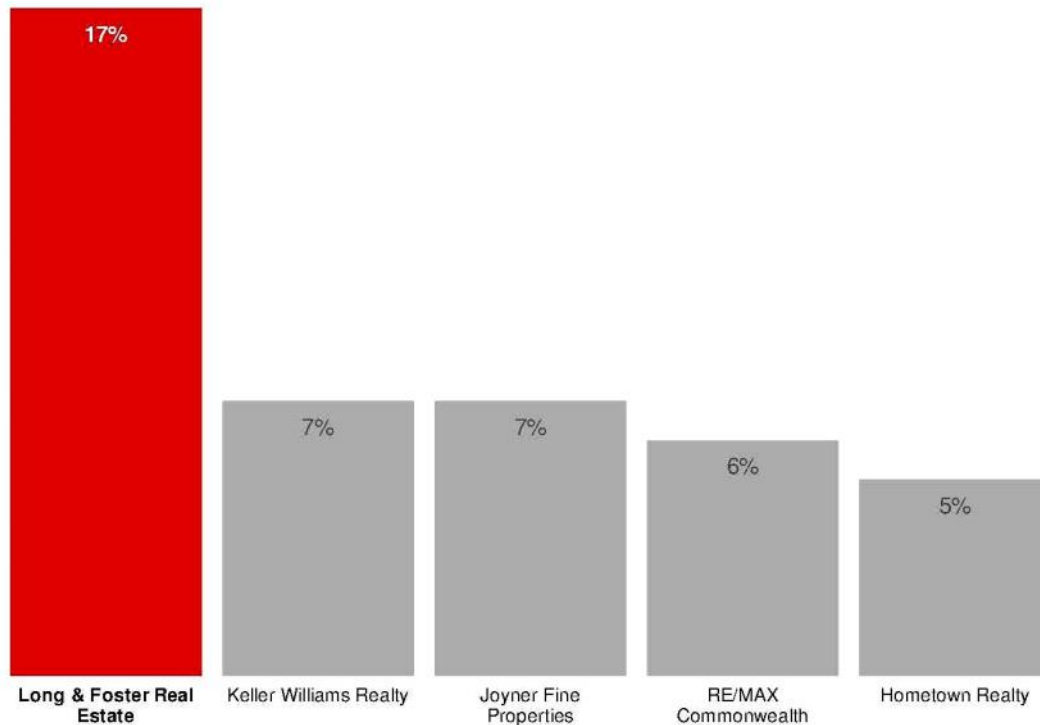

No one has more expertise selling homes than Long & Foster.

With unrivaled professional experience, exclusive local knowledge, and a world-class approach to service, Long & Foster is the right choice whether you're looking to buy or sell a home.

LongandFoster.com

Source: Information included in this report is based on data supplied by Central Virginia Regional MLS and its member Association(s) of REALTORS, who are not responsible for its accuracy. Does not reflect all activity in the marketplace. Analysis dates are January 1, 2016 through December 31, 2016, as of January 13, 2017. Information contained in this report is deemed reliable but not guaranteed, should be independently verified, and does not constitute an opinion of Central Virginia Regional MLS or Long & Foster Real Estate, Inc. ©2017 All rights reserved.
Christie's International Real Estate in select areas.

Follow us on: