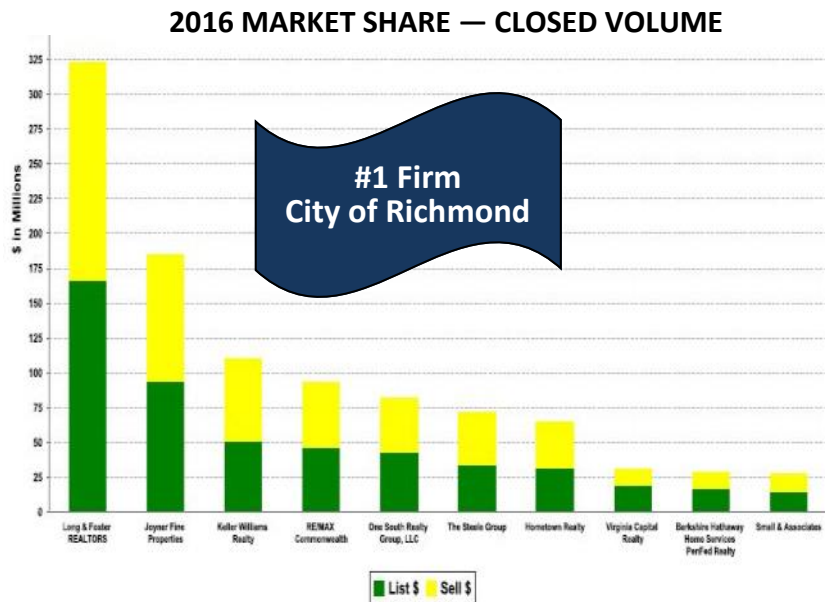

HERITAGE!
EDUCATION!
SUPPORT!
COMMISSION!
TECHNOLOGY!
MARKETING!

Long & Foster invests in our agent's business!

Our *Core Services* include Mortgage, Title and Insurance and allow you to offer one-stop shopping. You can rely on our foundation - a strong, independently owned company with knowledgeable staff to help you keep pace with current technology and education demands. We are here for you and our goal is to make sure you provide consumers with top notch service.

If you are looking to increase your productivity or just need a change, call me anytime to discuss what Long and Foster can do for you.