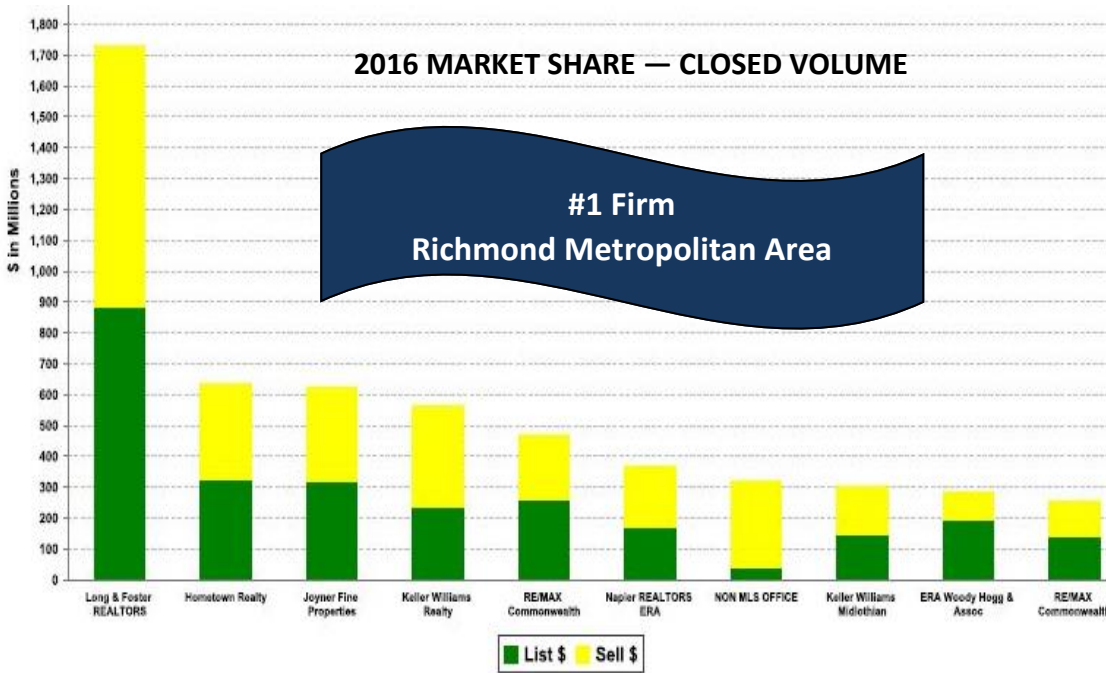

The GROVE AVENUE Office provides today's REALTOR with the tools needed to succeed in a competitive market. Located in the city's West End, we list and sell property throughout the Richmond Metropolitan area.

Responsive • Knowledgeable • Reliable

HERITAGE!
EDUCATION!
SUPPORT!
COMMISSION!
TECHNOLOGY!
MARKETING!

Long & Foster invests in our agent's business!

Our *Core Services* include Mortgage, Title and Insurance and allow you to offer one-stop shopping. You can rely on our foundation - a strong, independently owned company with knowledgeable staff to help you keep pace with current technology and education demands. We are here for you and our goal is to make sure you provide consumers with top notch service.

If you are looking to increase your productivity or just need a change, call me anytime to discuss what Long and Foster can do for you.

Dawn Bradley / Managing Broker
Long & Foster Real Estate, Inc.
5702 Grove Avenue
Richmond, Virginia 23226
Direct: (804)484-3355
www.grovesales.inf.com

Search listings anytime
Get the Long & Foster App
For Android, iPhone™, and iPad™

THE LONG & FOSTER
MARKETMINUTE
Market statistics for over 500 local areas!